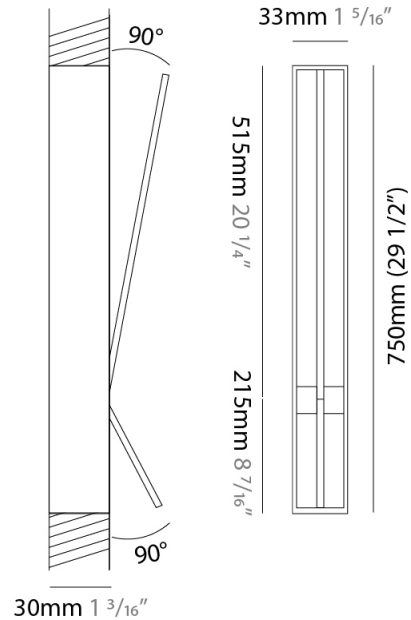

GENERAL

Series: Spillo
 Subseries: Spillo 2 Rod
 Brand: Icone
 Division: Design
 Mounting Type: Recessed
 Mounting Location: Wall
 Subcategory: Ambient

PHYSICAL

Shape: Rectangle
 Width (mm): 33
 Width (in): 1 ⁵/₁₆
 Height (mm): 750
 Height (in): 29 ¹/₂
 Min. Recessing Depth (mm): 30
 Min. Recessing Depth (in): 1 ³/₁₆
 Light Distribution: Adjustable
[Fixture Finish: WHI / BLK / CHR / BGD](#)
 Fixture Material: Brass

LED

[Color Temperature \(°K\): 2700 / 3000](#)
 Nominal Lumen (lm): 770
 CRI: >90 CRI
 Lamp Life (hrs): 50000

OPTICAL

Adjustability: Tilt 90°

RATINGS AND CERTIFICATIONS

Certified By: Certified for North American Standards
 IP rating: IP20

GENERAL

Series: Spillo
 Subseries: Spillo 2 Rod
 Brand: Icone
 Division: Design
 Mounting Type: Recessed
 Mounting Location: Wall
 Subcategory: Ambient

PHYSICAL

Shape: Rectangle
 Width (mm): 33
 Width (in): 1 5/16
 Height (mm): 1150
 Height (in): 45 1/4
 Min. Recessing Depth (mm): 30
 Min. Recessing Depth (in): 1 3/16
 Light Distribution: Adjustable
[Fixture Finish: WHI / BLK / CHR / BGD](#)
 Fixture Material: Brass